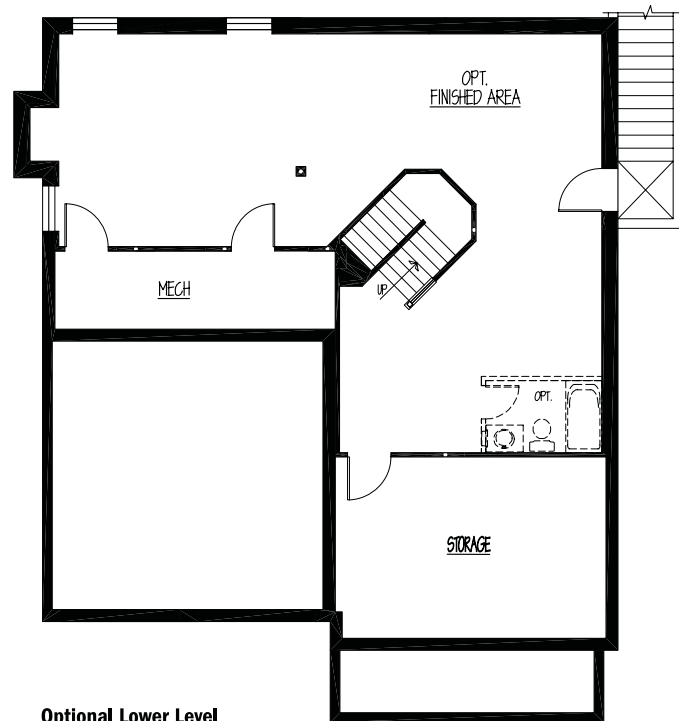

# The Elmburst

2508 Hollifield Lane, (Lot #4)

Columbia Builders

We're Building a Better Future

Lower Level

Optional Lower Level

We offer many options and opportunities to personalize your home. Please contact **Rose Lancelotta** at **410-715-3295** or **410-750-0999** for more information on the many features available to you.

**Renderings and floorplans are an artist's conception only and not to be relied upon as a legal contract. All dimensions are approximate and are subject to field variations. Window styles, floor styles, locations, etc. may vary depending on model. Columbia Builders reserves the right to make changes without notice.**