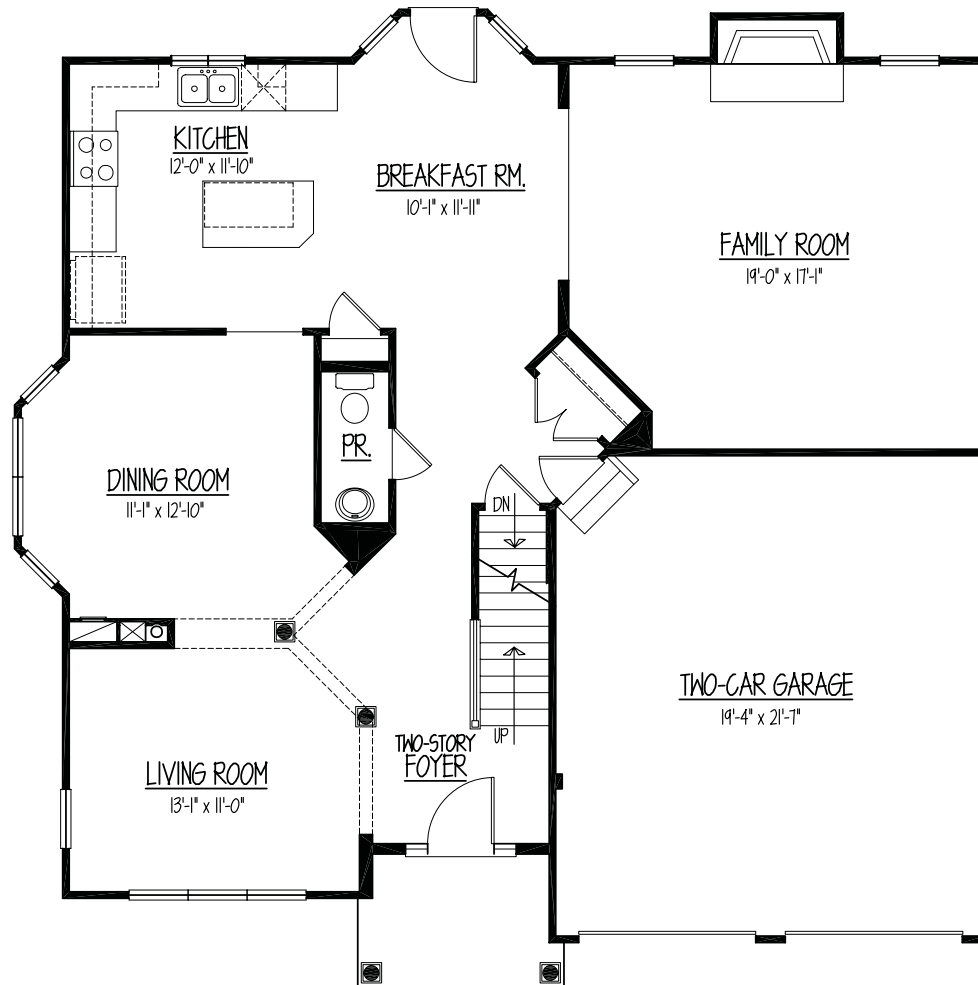

# The Bradford

2507 Hollifield Lane, (Lot #7)

Columbia Builders

We're Building a Better Future

First Floor

We offer many options and opportunities to personalize your home. Please contact **Rose Lancelotta** at **410-715-3295** or **410-750-0999** for more information on the many features available to you.

**Renderings and floorplans are an artist's conception only and not to be relied upon as a legal contract. All dimensions are approximate and are subject to field variations. Window styles, floor styles, locations, etc. may vary depending on model. Columbia Builders reserves the right to make changes without notice.**