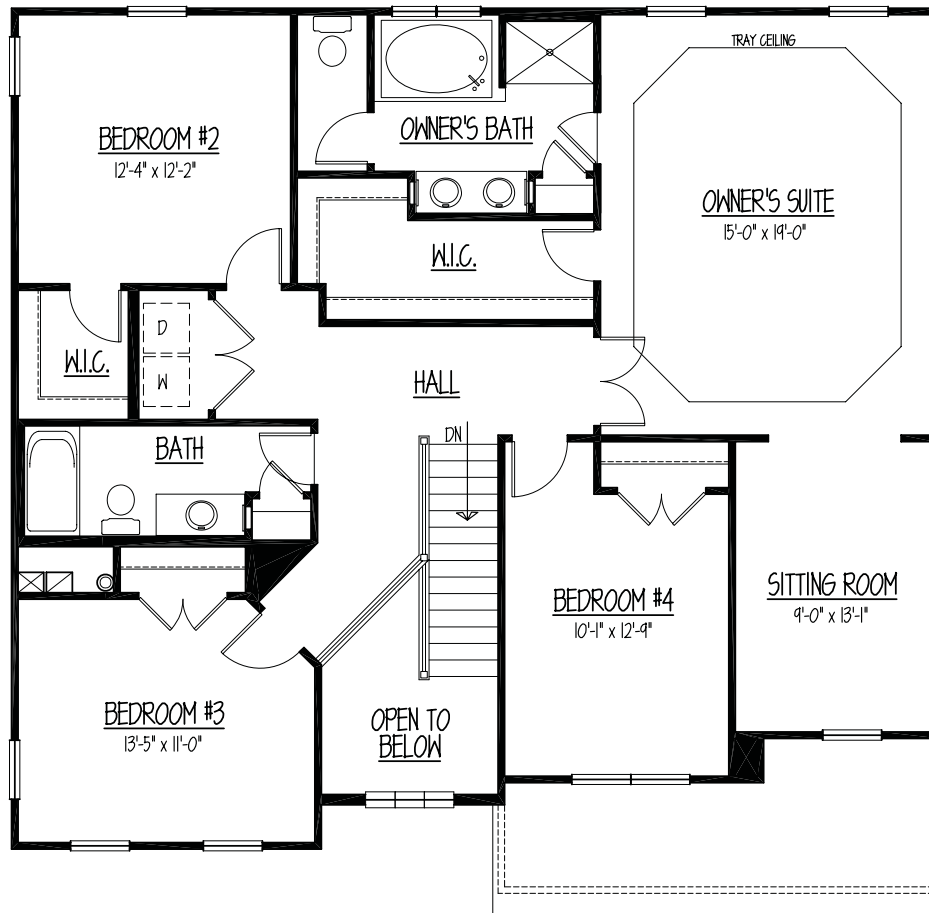

# The Bradford

2507 Hollifield Lane, (Lot #7)

Columbia Builders

We're Building a Better Future

**Second Floor**

We offer many options and opportunities to personalize your home. Please contact **Rose Lancelotta** at **410-715-3295** or **410-750-0999** for more information on the many features available to you.