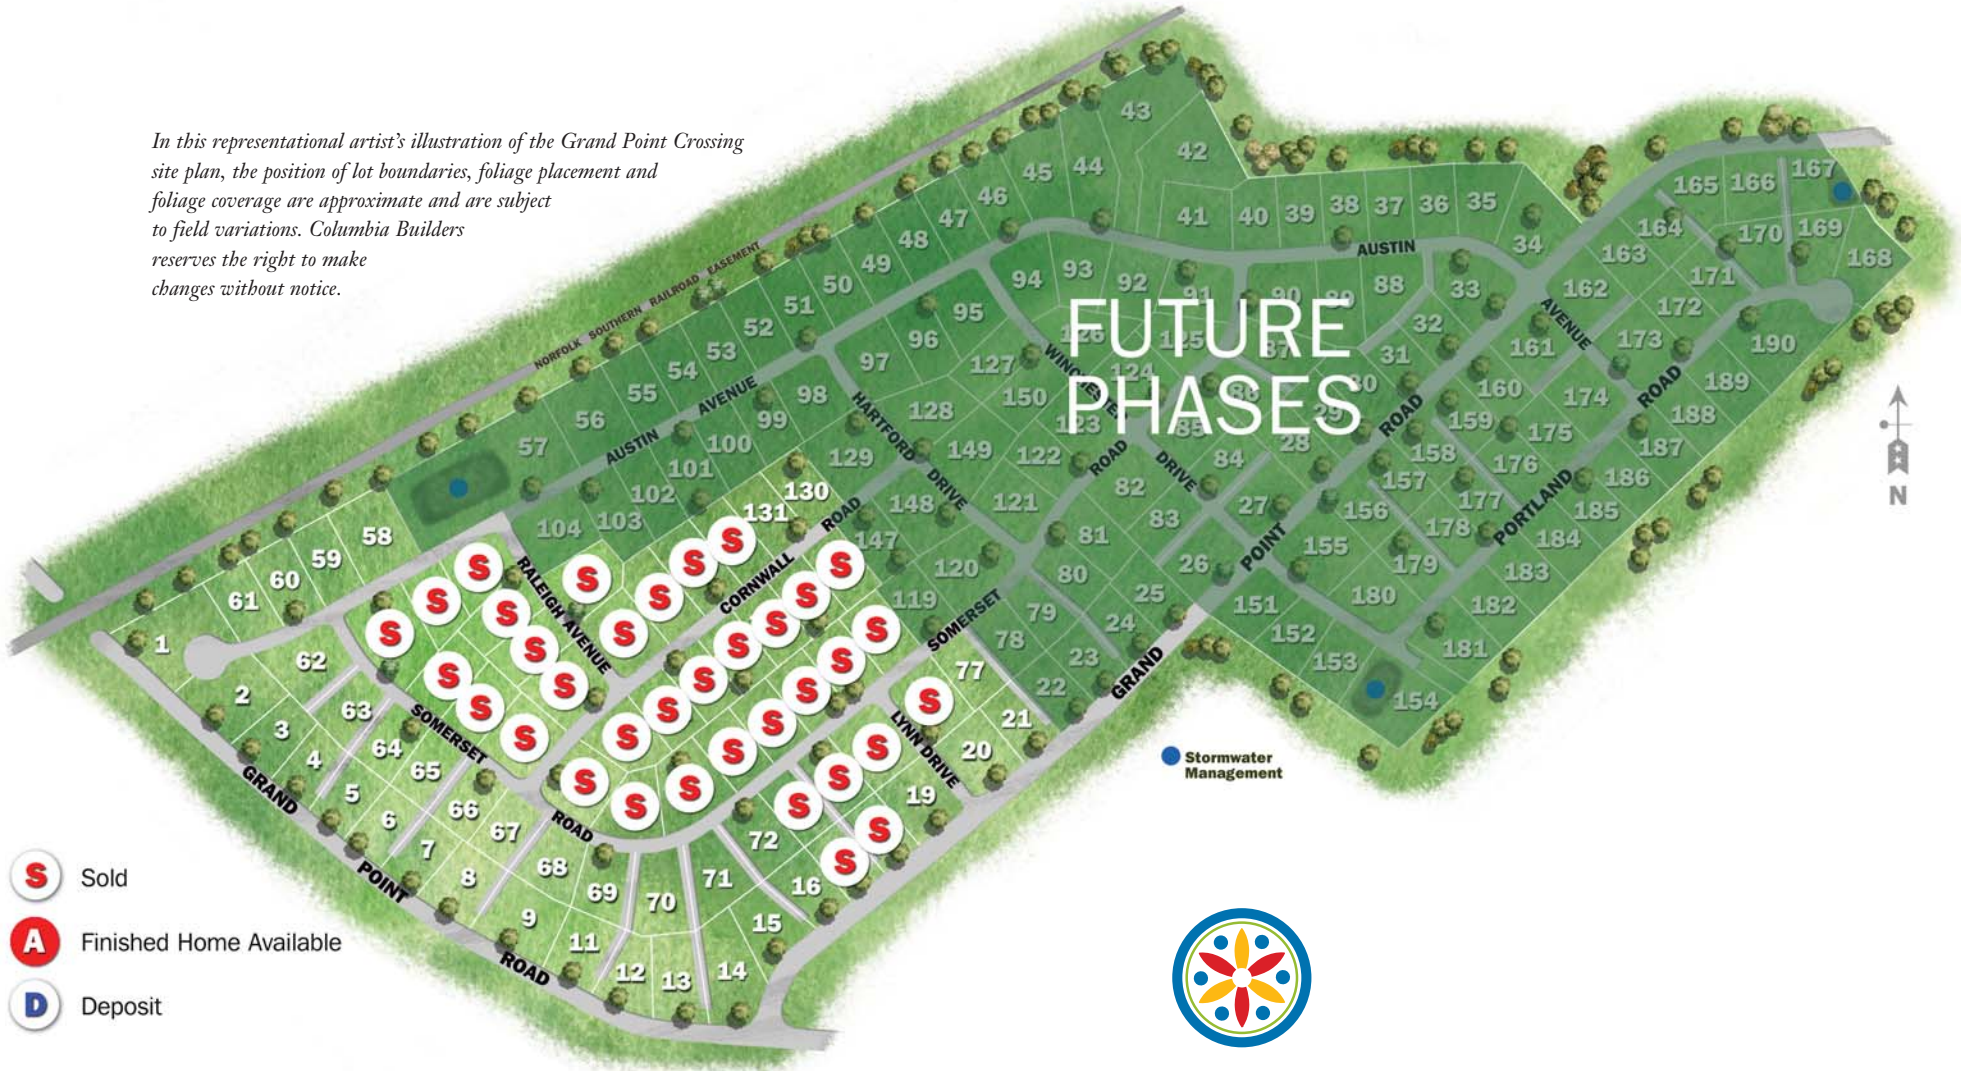

In this representational artist's illustration of the Grand Point Crossing site plan, the position of lot boundaries, foliage placement and foliage coverage are approximate and are subject to field variations. Columbia Builders reserves the right to make changes without notice.

- Sold
- Finished Home Available
- Deposit

GRAND POINT

C R O S S I N G

MHBR #254
 Brokers Welcome
 Community Lot Status 04/29/10

Columbia Builders
 We're Building a Better Future